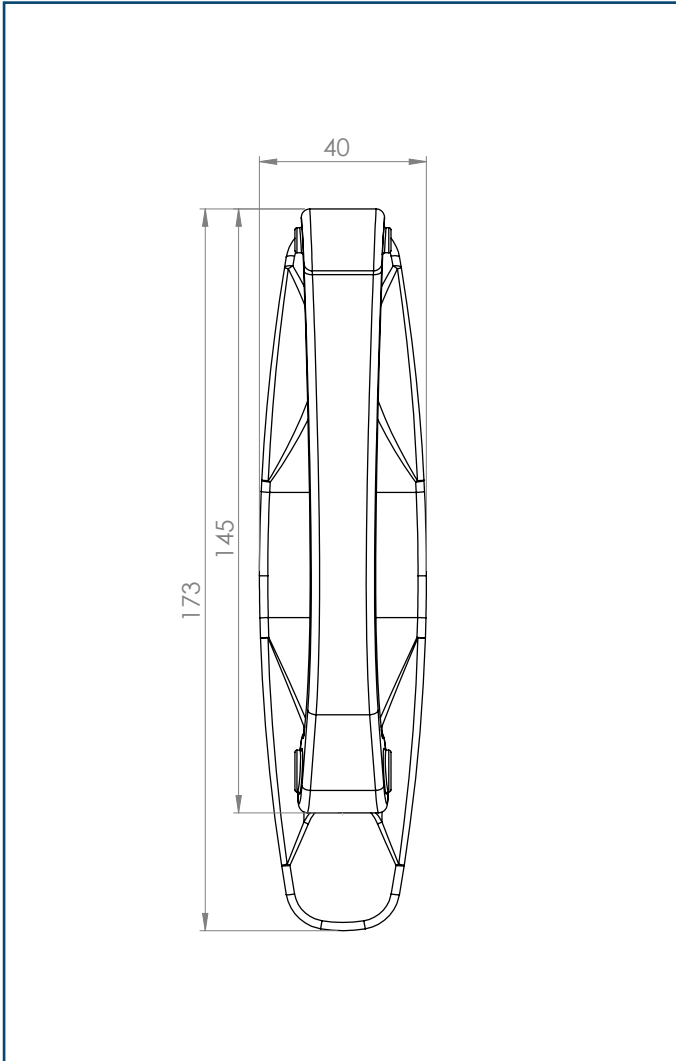

## PACKAGING

Each outer box contains 20 individually boxed Doctor Knockers, with fixing plate and screws.