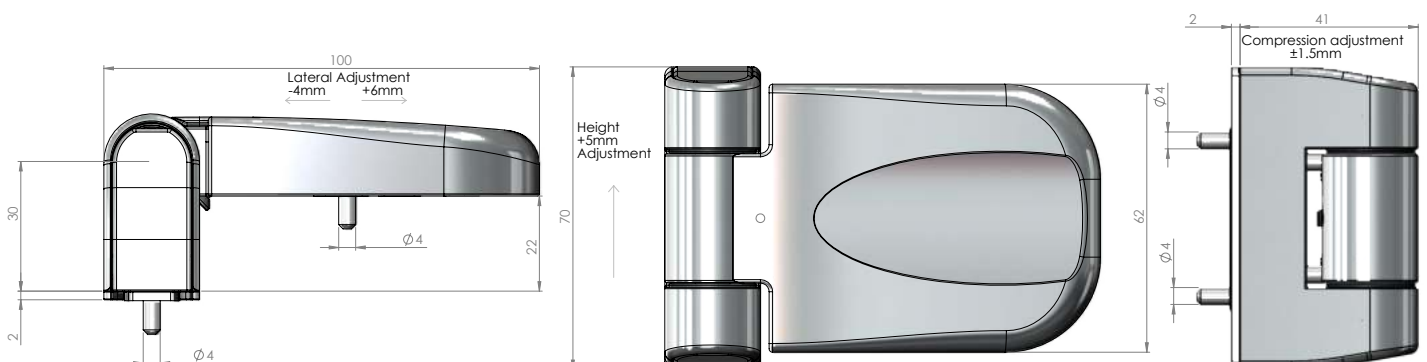

Attention to detail

As with all Total Hardware products, the hinge has undergone some intensive testing to ensure that it meets or exceeds all the necessary corrosion resistance and operational durability requirements. This included testing to BS.EN:2007 Grade 5, PAS24:2016 security requirements and Secured by Design certification.

With more fabricators and installers looking for the perfect combination of quality, style and product reliability, the new Quantum Rapid Fit Door Hinge ticks all the boxes.

The new Rapid Fit Door Hinge joins the increasing portfolio of products in Total's Quantum hardware collection which includes window and door handles, letterplates, patio handles, door knockers and letters and numbers. Together, the Quantum range offers a completely suited hardware solution and makes Total Hardware a convenient, high-quality supplier for all window and door furniture.